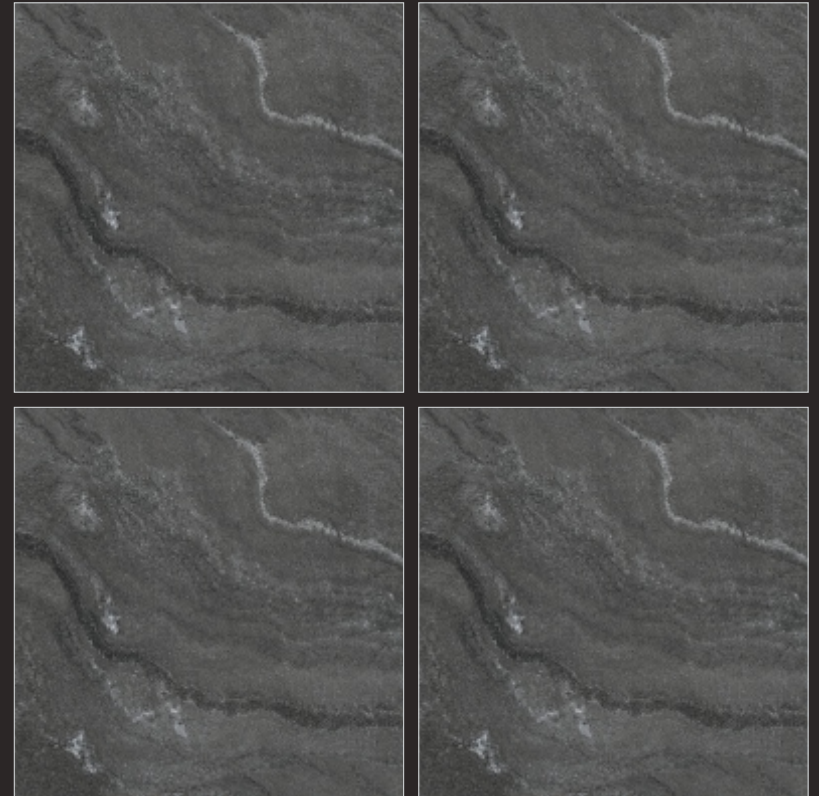

DIGITAL GLAZED
VITRIFIED TILES

SATIN
MATT
SERIES

P
G
V
T

MT 11013 C

600x
600_{mm}

DIGITAL GLAZED
VITRIFIED TILES

SATIN
MATT
SERIES

P
G
V
T